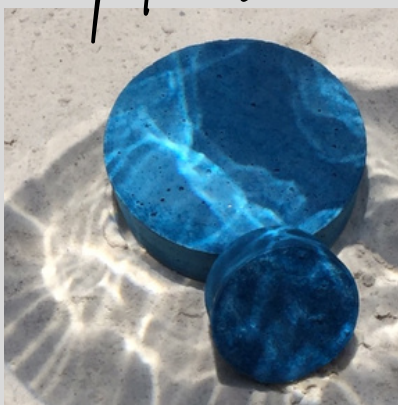

Colour Samples

SKY BLUE

AQUA BLUE

ARCTIC BLUE

AZURE BLUE

BLUEBERRY

OLYMPIC BLUE

DEEP BLUE

LAVENDER BLUE

PRUSION BLUE

Colour Samples

SAPPHIRE BLUE

YALE BLUE

STEEL BLUE

TIFFANY BLUE

TURKISH BLUE

CHARCOAL OLIVE

DOLPHIN GREY

SILVER GREY

LAVENDER BLUE

FIJI BLUE

SKY BLUE

CARIBBEAN GREEN

Colours in Water

ATLANTIS BLUE

Colours in Water

ARCTIC BLUE

SANDSTONE

MALTA

EMERALD OCEAN

TWO OCEANS

CASABLANCA