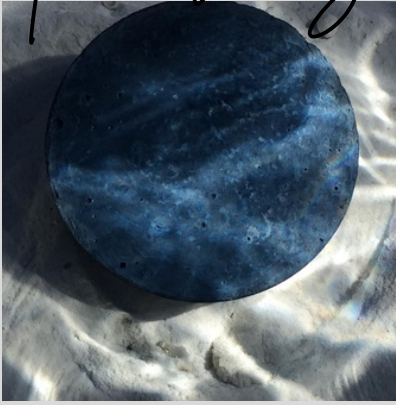

Colour Samples

DAVEY JONES

DEEP PURPLE

EMERALD OCEAN

AMAZONITE

DOLPHIN GREY

SILVER GREY

STEEL GREY

WHITE

TROPICANA CABANA

Colour Samples

TOPAZ

MOZAMBIQUE

TAME TEAL

Colours in Water

MAGNA BLUE