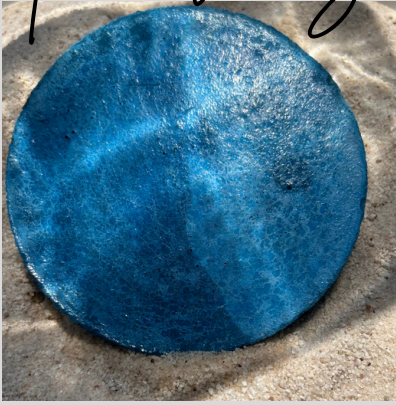

BLACK

CASABLANCA

MAUI

BLUE CARCAO

ATHENA

CAPE VERDE

Colour Samples

ZEUS

NAVINI BLUE

LAGUNA

MILOS

MALTA

SALT ROCK

BELIZE

FIJI BLUE

OCEANA

Colour Samples

DAVEY JONES

DEEP PURPLE

EMERALD OCEAN

AMAZONITE

DOLPHIN GREY

SILVER GREY

STEEL GREY

ATLANTIS BLUE

Colours in Water

ARCTIC BLUE

SANDSTONE

MALTA

EMERALD OCEAN

TWO OCEANS

CASABLANCA