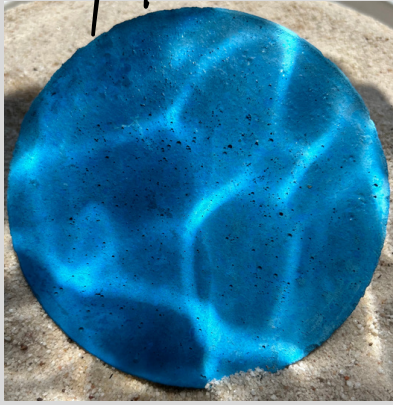

BLACK

CASABLANCA

MAUI

BLUE CARCAO

ATHENA

CAPE VERDE

Colour Samples

ZEUS

NAVINI BLUE

LAGUNA

MILOS

MALTA

SALT ROCK

BELIZE

FIJI BLUE

OCEANA

Colour Samples

DAVEY JONES

DEEP PURPLE

EMERALD OCEAN

AMAZONITE

DOLPHIN GREY

SILVER GREY

STEEL GREY

ATLANTIS BLUE

Colours in Water

ARCTIC BLUE

SANDSTONE

MALTA

EMERALD OCEAN

TWO OCEANS

CASABLANCA