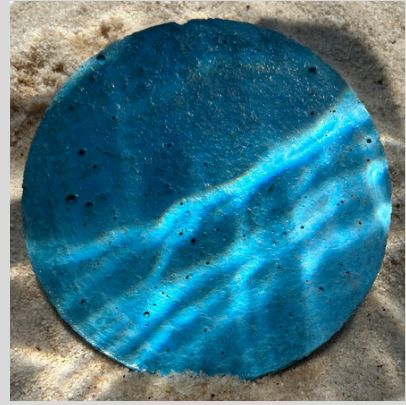

AIRFORCE BLUE

BLUE DIAMOND

GALAPAGOS TURQUOISE

TURKISH TURQUOISE

Colour Samples

EMERALD GREEN

ANCIENT GREEN

CARIBBEAN GREEN

BLACK

CASABLANCA

MAUI

BLUE CARCAO

ATHENA

CAPE VERDE

Colour Samples

ZEUS

NAVINI BLUE

LAGUNA

MILOS

MALTA

SALT ROCK

BELIZE

FIJI BLUE

OCEANA

Colour Samples

DAVEY JONES

DEEP PURPLE

EMERALD OCEAN

AMAZONITE

DOLPHIN GREY

SILVER GREY

STEEL GREY