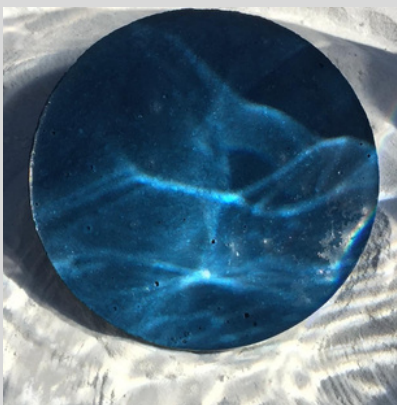

Silvered Waters

Top left: Silver Grey | Top Right: Dolphin Grey
Middle: Charcoal Olive | Bottom: Charcoal

Deep Ocean Hues

Top left: Lavender Blue | Top Right: Air Force Blue
Bottom left: Maui | Bottom right: Midnight Blue

Colour Samples

SKY BLUE

AQUA BLUE

ARCTIC BLUE

AZURE BLUE

BLUEBERRY

OLYMPIC BLUE

DEEP BLUE

CHARCOAL OLIVE

DOLPHIN GREY

SILVER GREY

LAVENDER BLUE

FIJI BLUE

SKY BLUE

CARIBBEAN GREEN

Colours in Water

ATLANTIS BLUE

Colours in Water

ARCTIC BLUE

SANDSTONE

MALTA

EMERALD OCEAN

TWO OCEANS

CASABLANCA