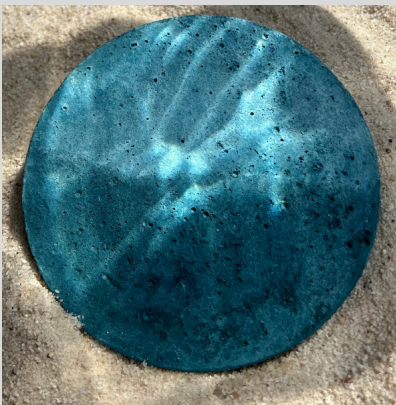

BLUE CARCAO