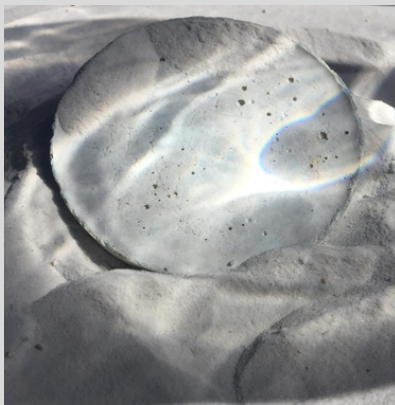

Colour Samples

DAVEY JONES

DEEP PURPLE

EMERALD OCEAN

AMAZONITE

DOLPHIN GREY

SILVER GREY

STEEL GREY