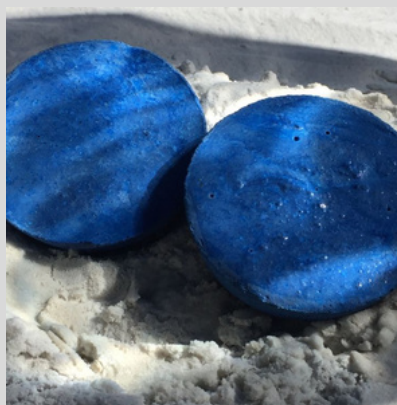

Silvered Waters

Top left: Silver Grey | Top Right: Dolphin Grey
Middle: Charcoal Olive | Bottom: Charcoal

Deep Ocean Hues

Top left: Lavender Blue | Top Right: Air Force Blue
Bottom left: Maui | Bottom right: Midnight Blue

Colour Samples

SKY BLUE

AQUA BLUE

ARCTIC BLUE

AZURE BLUE

BLUEBERRY

OLYMPIC BLUE

DEEP BLUE

CHARCOAL OLIVE

DOLPHIN GREY

SILVER GREY

LAVENDER BLUE

FIJI BLUE

SKY BLUE

CARIBBEAN GREEN

Colours in Water

ATLANTIS BLUE

Colours in Water

ARCTIC BLUE

SANDSTONE

MALTA

EMERALD OCEAN

TWO OCEANS

CASABLANCA