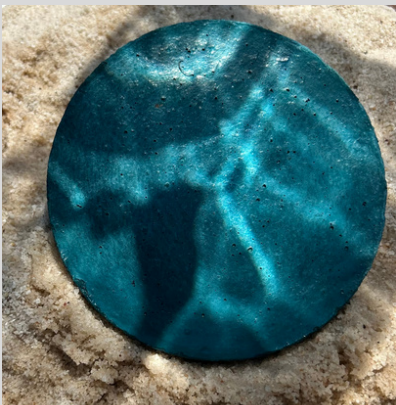

NAVINI BLUE

LAGUNA

MILOS

MALTA

SALT ROCK

BELIZE

FIJI BLUE

OCEANA

Colour Samples

DAVEY JONES

DEEP PURPLE

EMERALD OCEAN

AMAZONITE

DOLPHIN GREY

SILVER GREY

STEEL GREY