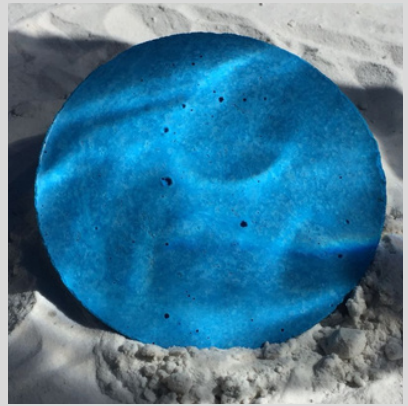

Silvered Waters

Top left: Silver Grey | Top Right: Dolphin Grey
Middle: Charcoal Olive | Bottom: Charcoal

Deep Ocean Hues

Top left: Lavender Blue | Top Right: Air Force Blue
Bottom left: Maui | Bottom right: Midnight Blue

Colour Samples

SKY BLUE

AQUA BLUE

ARCTIC BLUE

AZURE BLUE

BLUEBERRY

OLYMPIC BLUE

DEEP BLUE

CHARCOAL OLIVE

DOLPHIN GREY

SILVER GREY

LAVENDER BLUE

FIJI BLUE

SKY BLUE

CARIBBEAN GREEN

Colours in Water

ATLANTIS BLUE

Colours in Water

ARCTIC BLUE

SANDSTONE

MALTA

EMERALD OCEAN

TWO OCEANS

CASABLANCA