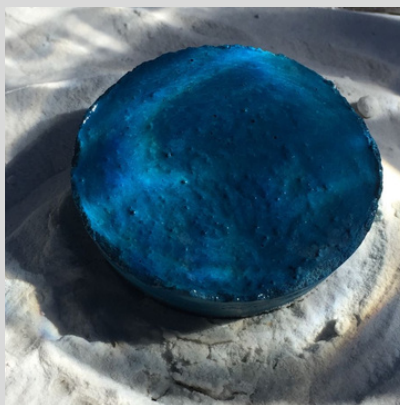

BLUE DIAMOND